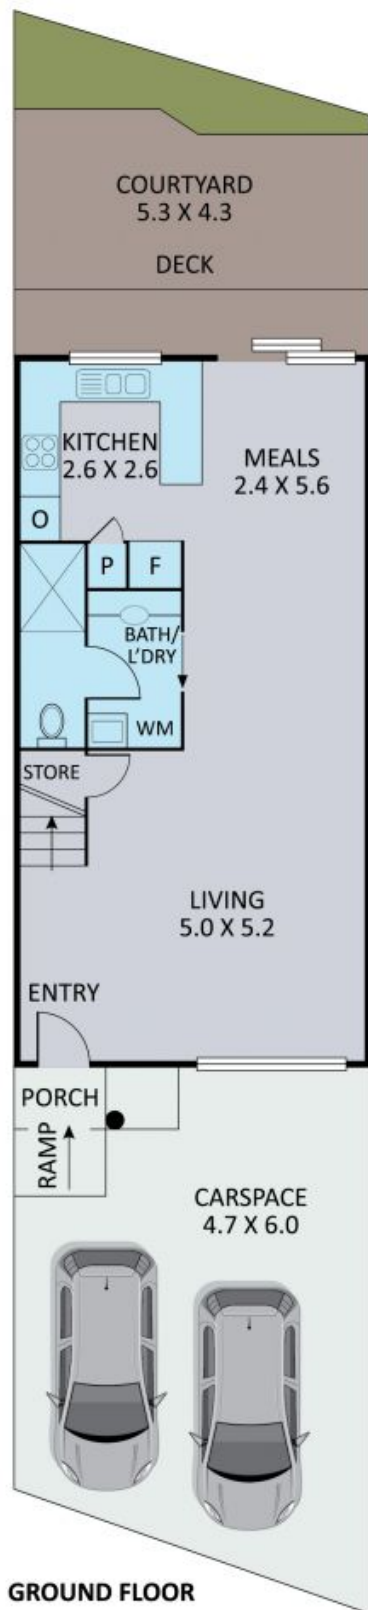

5 Arena Close

Flemington, VIC